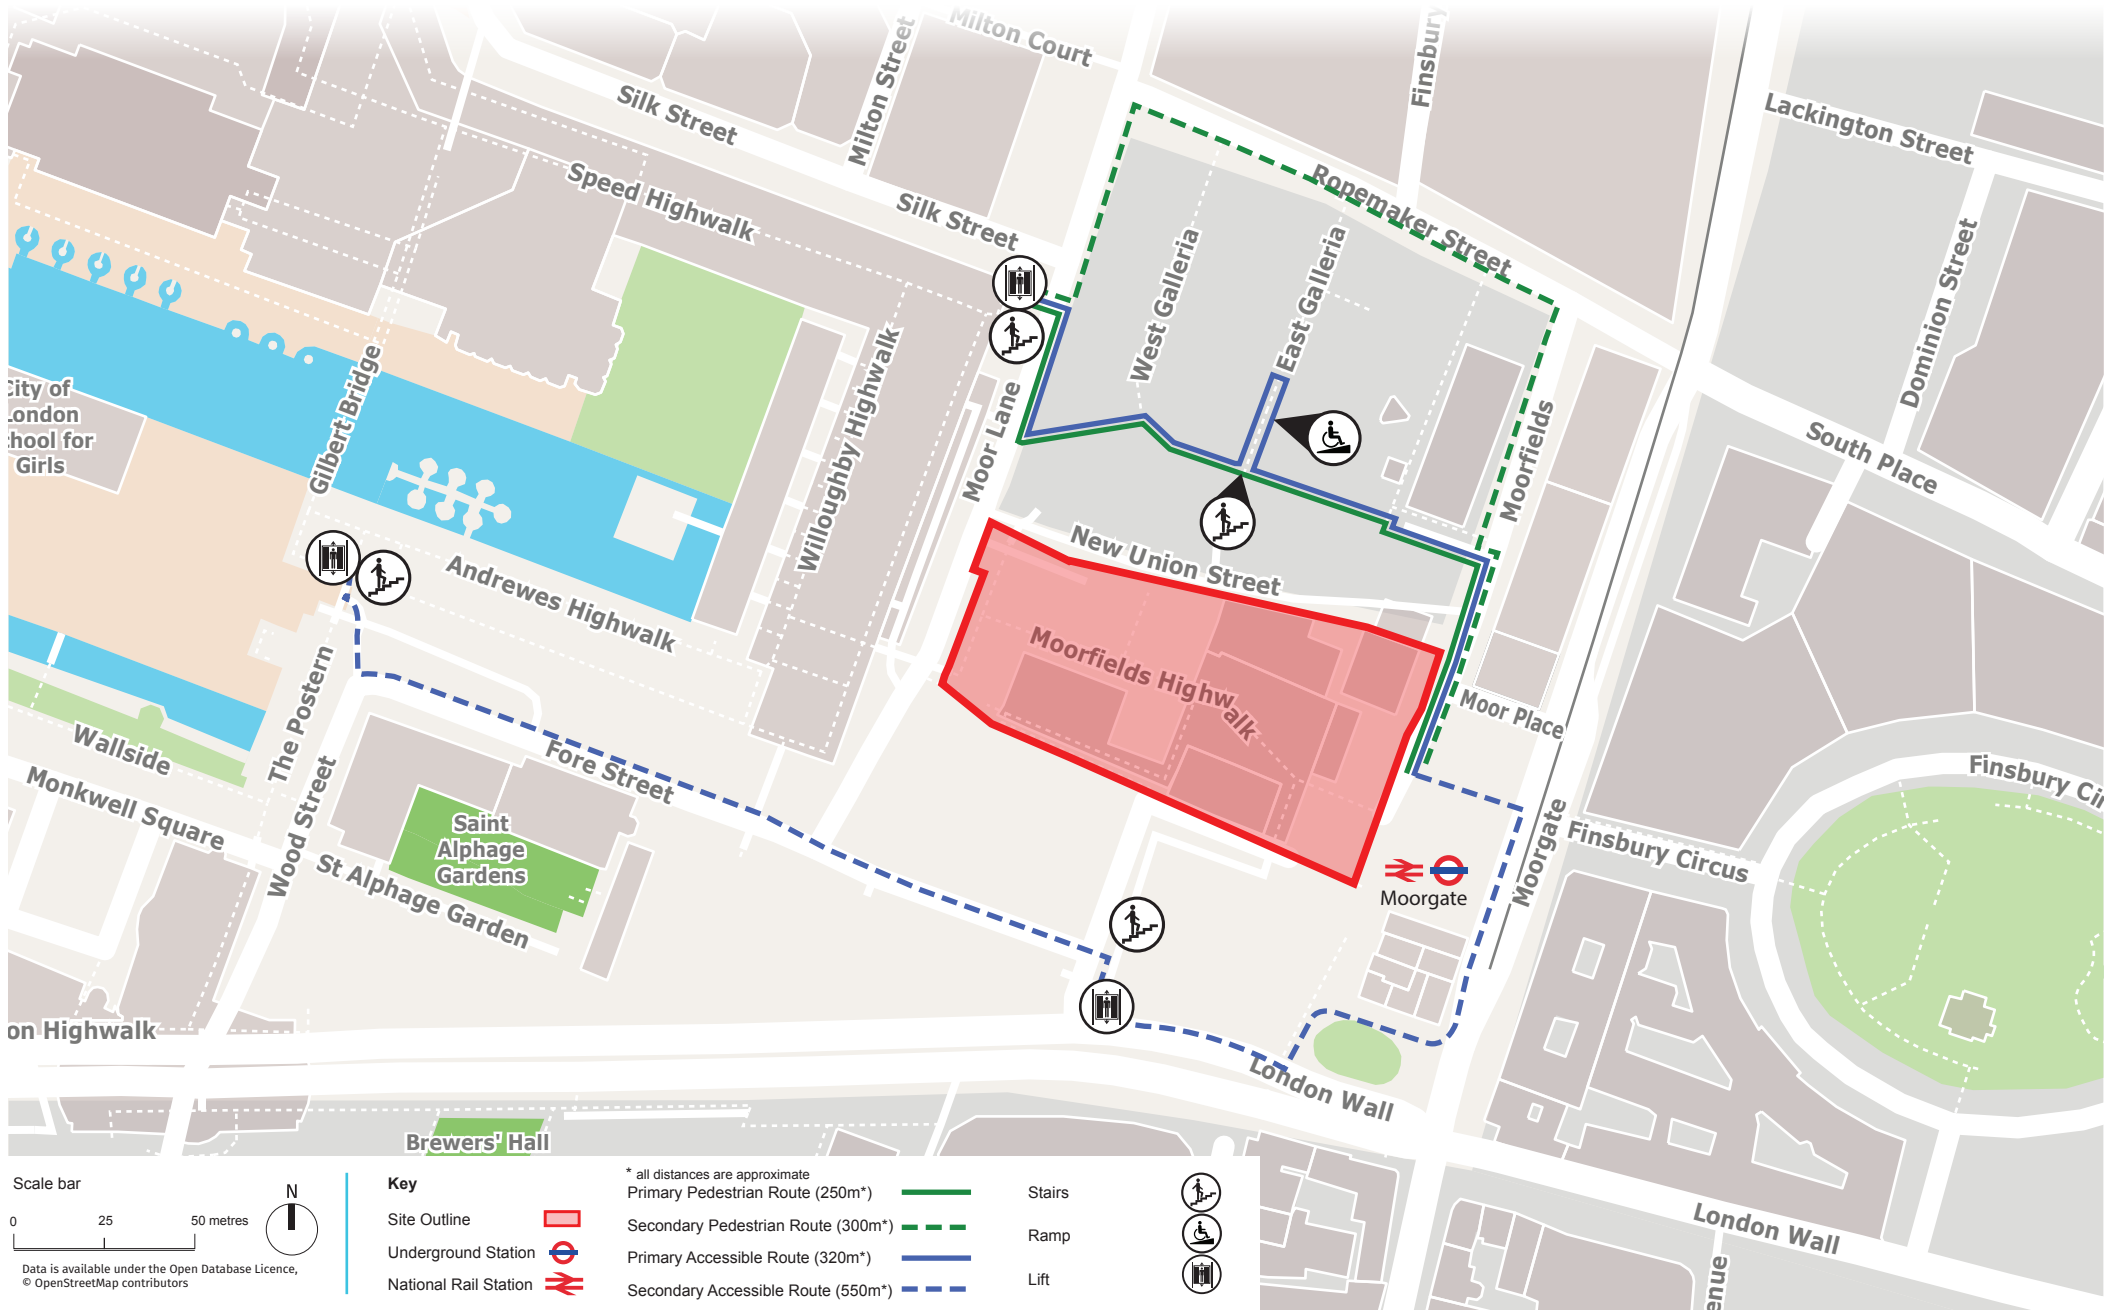

21 Moorfields

Figure 1 - Existing Route from Barbican Highwalk to Moorgate Station

21 Moorfields

Figure 2 - Proposed Temporary Route from Barbican Highwalk to Moorgate Station during Construction

21 Moorfields

Figure 2a - Proposed Temporary Route from Barbican Highwalk to Moorgate Station during Construction (July 2015 - September 2016)

Data is available under the Open Database Licence, © OpenStreetMap contributors

21 Moorfields

Figure 3 - Proposed Route from Barbican Highwalk to Moorgate Station for the Completed Development