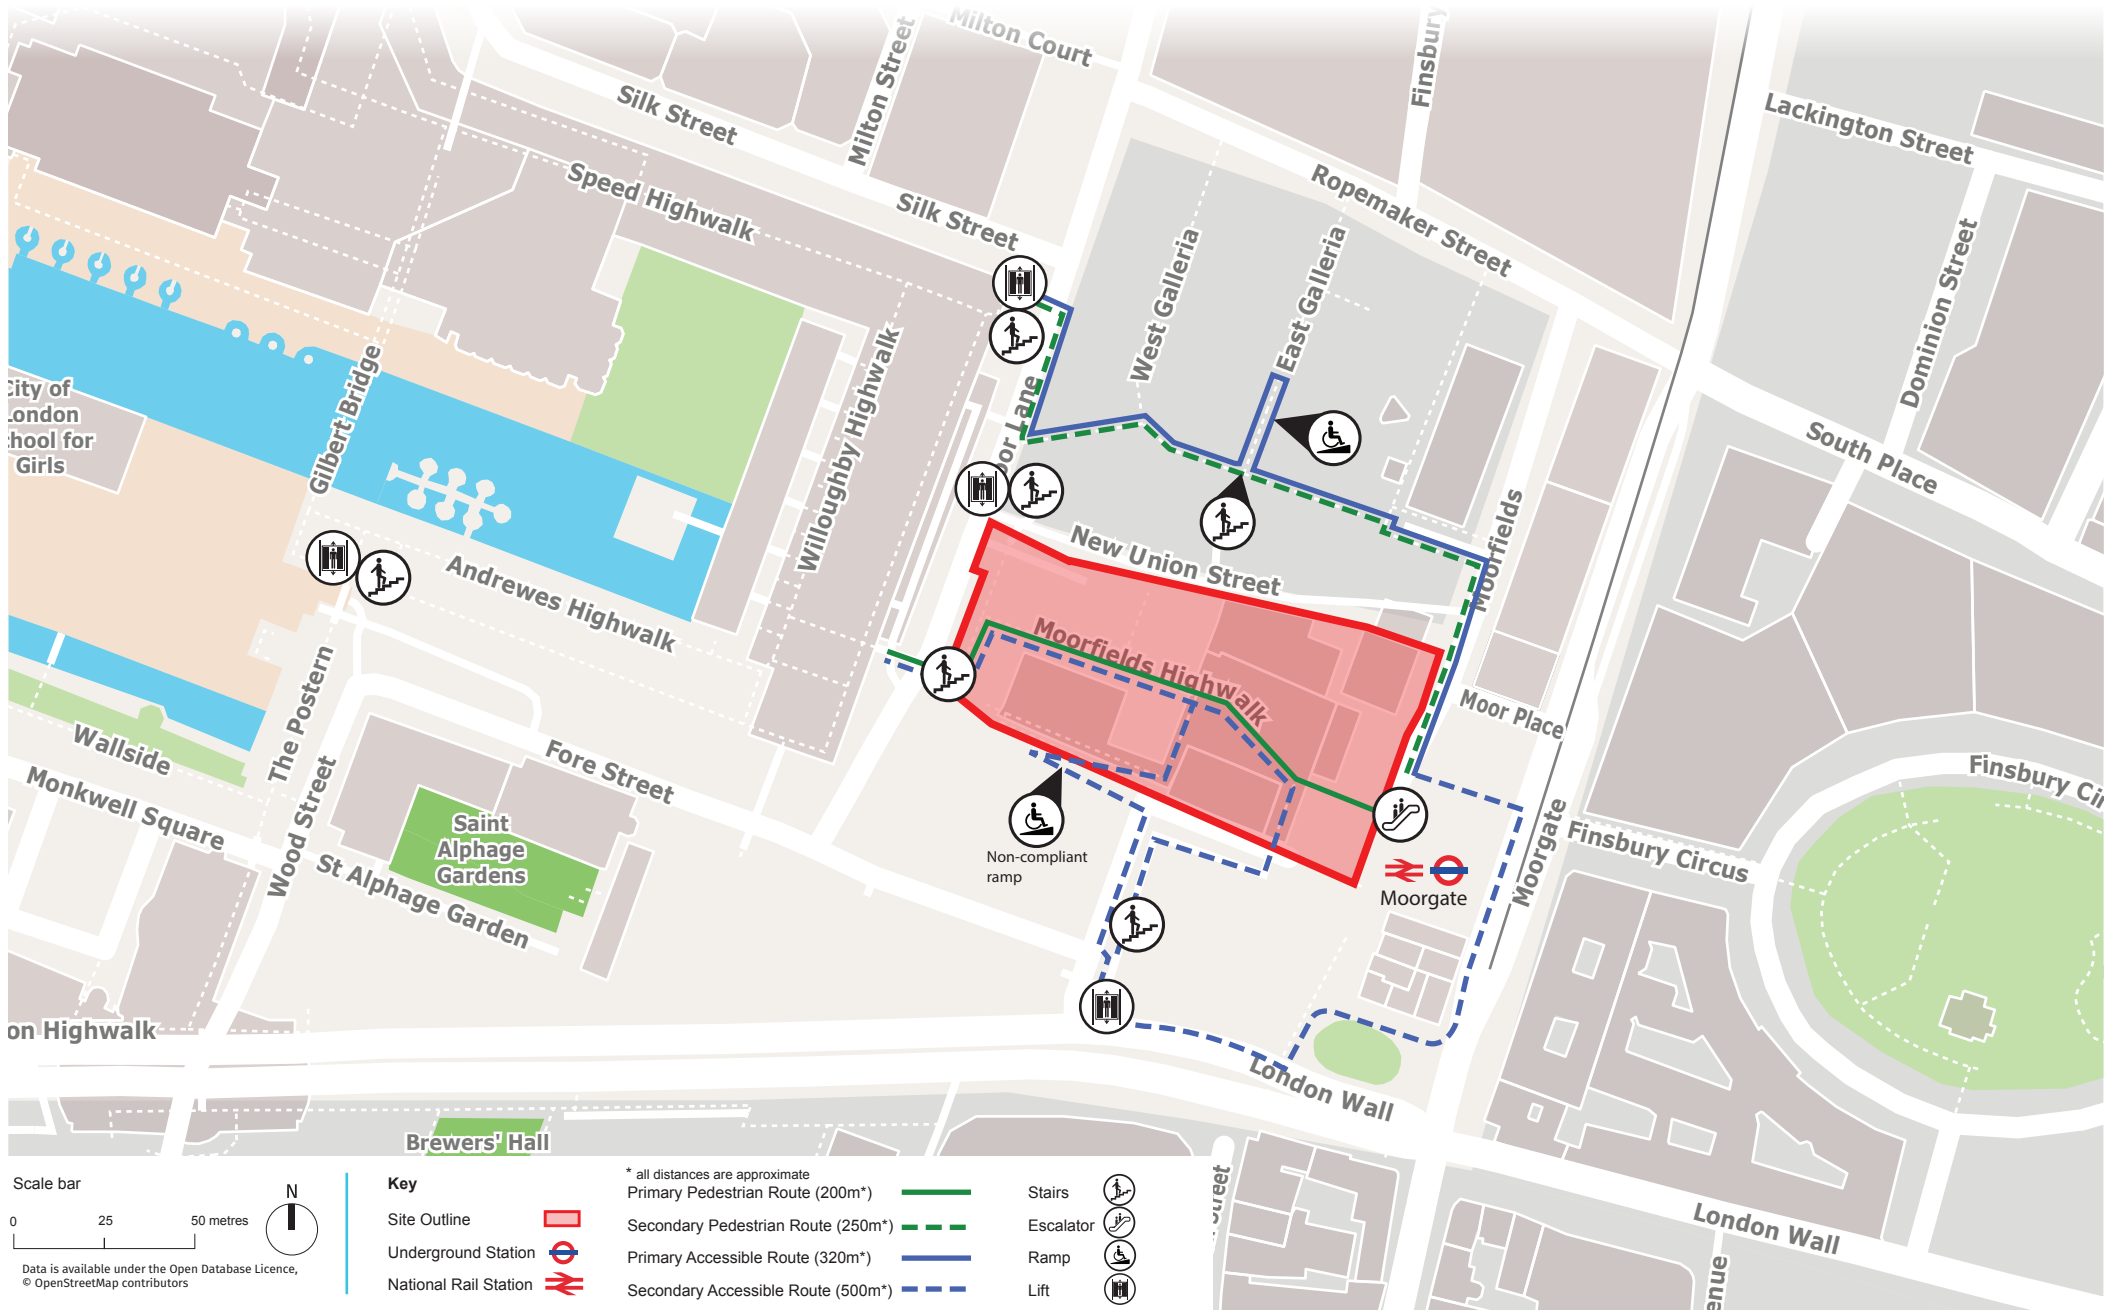

21 Moorfields

Figure 1 - Existing Route from Barbican Highwalk to Moorgate Station

21 Moorfields

Figure 2 - Proposed Temporary Route from Barbican Highwalk to Moorgate Station during Construction

21 Moorfields

Figure 2a - Proposed Temporary Route from Barbican Highwalk to Moorgate Station during Construction (July 2015 - September 2016)

Data is available under the Open Database Licence, © OpenStreetMap contributors

21 Moorfields

Figure 3 - Proposed Route from Barbican Highwalk to Moorgate Station for the Completed Development