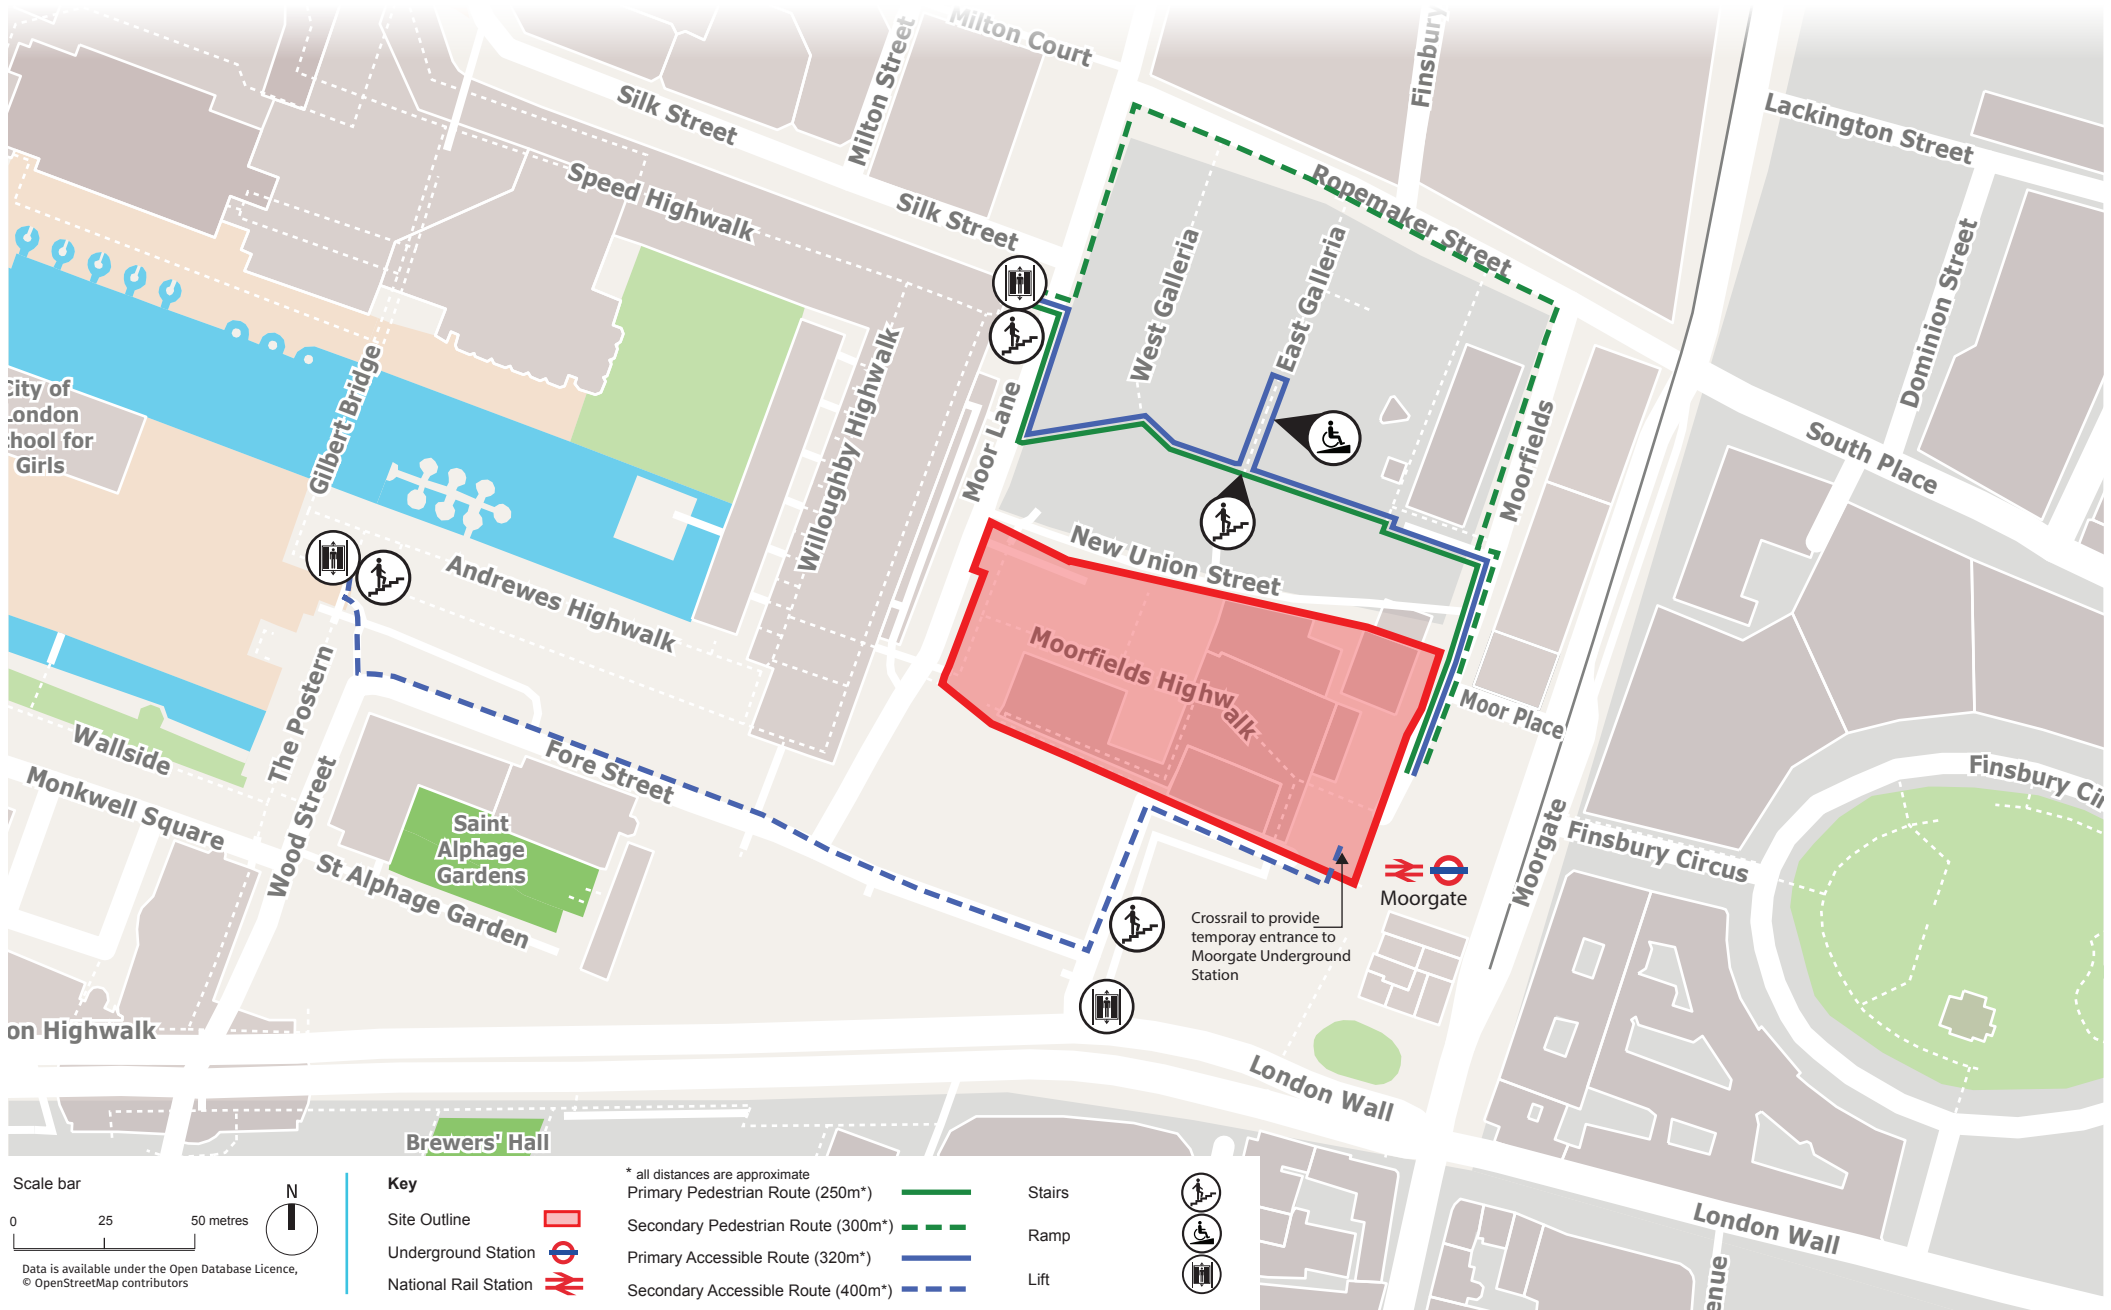

21 Moorfields

Figure 1 - Existing Route from Barbican Highwalk to Moorgate Station

21 Moorfields

Figure 2 - Proposed Temporary Route from Barbican Highwalk to Moorgate Station during Construction

21 Moorfields

Figure 2a - Proposed Temporary Route from Barbican Highwalk to Moorgate Station during Construction (July 2015 - September 2016)

Data is available under the Open Database Licence, © OpenStreetMap contributors

21 Moorfields

Figure 3 - Proposed Route from Barbican Highwalk to Moorgate Station for the Completed Development